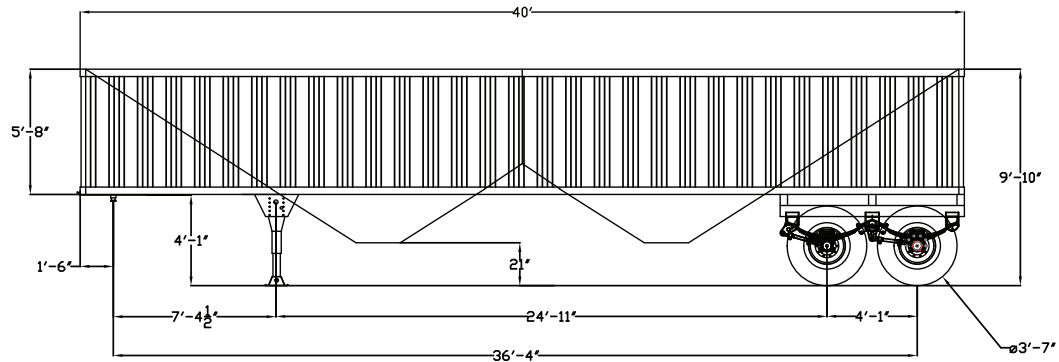

Harvest Master™ Grain Trailer

Standard Trailer Specifications*

Dimensions	40' Length x 96" Width x 68" Side Height
Lighting	Standard LED Lighting
King Pin/Coupler Height	18" / 49"
Color	White, Black or Gray
Internal Viewing	Sight Glass Windows on Driver's Side
Sides	14 GA, Corrugated Walls
Hoppers	(2) 14 GA. Hoppers, 24" Openings

Grain Trailer Line Drawing

Options

- » 30" or 36" Hopper Doors
- » Air Ride Suspension
- » Aluminum Wheels
- » Custom Colors
- » Hopper Work Lighting
- » Side Chutes
- » Vibrators
- » 2-Speed Doors
- » Electric Doors
- » Aluminum Ladders, Platforms
- » Numerous Tarps, Colors
- » Electric Landing Gear
- » Custom Heights, Lengths
- » Sloped Ends
- » Undercoating
- » OEM 22.5 Tires

Grain Hopper Volume Capacity (Water Level)

DOUBLE HOPPER	68"			78"		
	Cubic ft.	Bushel	Weight (±3%)	Cubic ft.	Bushel	Weight (±3%)
34' Straight	1,224	983	10,750	1,433	1,152	11,100
36' Slope	1,227	986	10,900	1,436	1,154	11,300
36' Straight	1,267	1,018	11,000	1,489	1,196	11,350
38' Slope	1,267	1,018	11,050	1,489	1,196	11,400
38' Straight	1,330	1,069	11,100	1,565	1,257	11,500
40' Slope	1,333	1,071	11,200	1,568	1,260	11,550
40' Straight	1,400	1,125	11,220	1,647	1,323	11,600
42' Slope	1,402	1,126	11,300	1,648	1,325	11,700
42' Straight	1,459	1,173	11,400	1,719	1,381	11,800